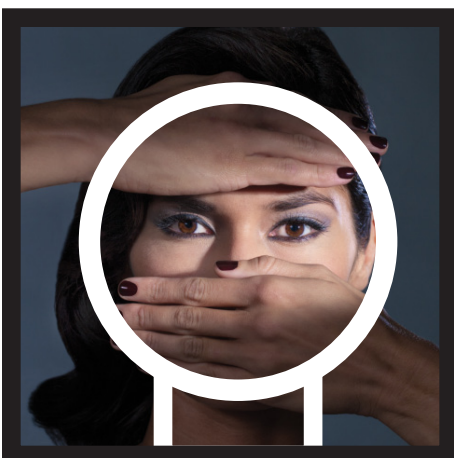

Facebook, Twitter & Instagram Profile Images

SIZES (PIXELS)

Facebook 180 x 180

Twitter 73 x 73, 500 x 500

Instagram 110 x 110

Snap your own!

Upload a pic of yourself mimicing "Eyes on the Road and Hands on the Wheel." You could end up being featured on the site!